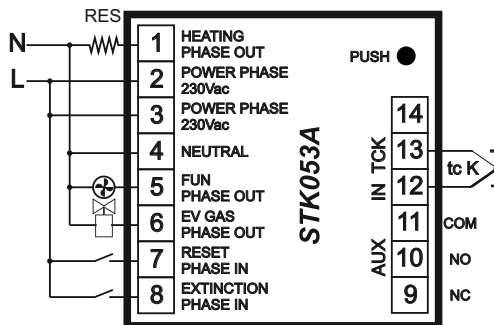

STK053A APPLICATION EXAMPLE

Terminal Boxes connections:

- 01 - Heating Phase out
- 02 - 230Vac Phase in Supply
- 03 - 230Vac Phase in Supply
- 04 - 0Vac Neutral Supply
- 05 - Fan Phase out
- 06 - Ev Gas Phase out
- 07 - Reset in (phase)
- 08 - Extinction cycle (phase)
- 09 - Close on cycle
- 10 - Close on block mode
- 11 - common
- 12 - tc K input -
- 13 - tc K input +
- 14 - not connected